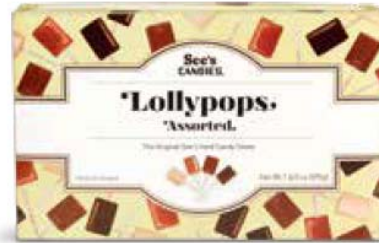

## See's CANDIES® 2023 Winter Fundraising

**Assorted Chocolates**  
Milk and dark decadence.  
Delivered in seasonal wrap.  
1 lb **\$26.00** #550318

**Toffee-ettes®**  
Crunchy toffee, milk chocolate & almonds.  
1 lb **\$26.00** #500316

**Nuts & Chews**  
Yummy, crunchy and chewy.  
Delivered in seasonal wrap.  
1 lb **\$26.00** #550334

**Assorted Lollipops**  
Vanilla, Butterscotch, Café Latté & Chocolate.  
Approximately 30 lollipops.  
1 lb 5 oz **\$25.00** #500296